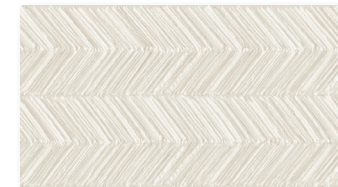

COLORS

Beige

Blue

Light Grey

White

Beige

Light Grey

White

*Field Tile Available in 12x24 & 24x48

Tweed Beige

Tweed Light Grey

Tweed White

*Tweed Available in 24x48

PACKING INFORMATION

Size	Finish	Thickness	SF per Box	SF per Pallet	Pieces per Box
2.5"x10"	Mixed	9 mm	5.0904	671.9328	N/A
12"x24"	Matte	9 mm	11.6250	558.0000	6
24"x48"	Matte	9 mm	17.43753	488.25098	2
2"x2" Mosaic	Matte	9 mm	15.5000	558.0000	5