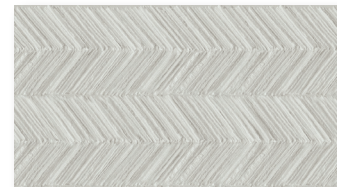

COLORS

Beige

Blue

Light Grey

White

Beige

Light Grey

White

*Field Tile Available in 12x24 & 24x48

Tweed Beige

Tweed Light Grey

Tweed White

*Tweed Available in 24x48

PACKING INFORMATION

Size	Finish	Thickness	SF per Box	SF per Pallet	Pieces per Box
2.5"x10"	Mixed	9 mm	5.0904	671.9328	N/A
12"x24"	Matte	9 mm	11.6250	558.0000	6
24"x48"	Matte	9 mm	17.43753	488.25098	2
2"x2" Mosaic	Matte	9 mm	15.5000	558.0000	5