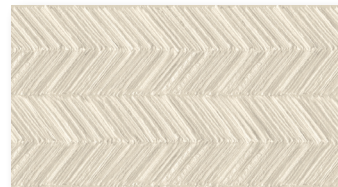

COLORS

Beige

Blue

Light Grey

White

Beige

Light Grey

White

*Field Tile Available in 12x24 & 24x48

Tweed Beige

Tweed Light Grey

Tweed White

*Tweed Available in 24x48

PACKING INFORMATION

Size	Finish	Thickness	SF per Box	SF per Pallet	Pieces per Box
2.5"x10"	Mixed	9 mm	5.0904	671.9328	N/A
12"x24"	Matte	9 mm	11.6250	558.0000	6
24"x48"	Matte	9 mm	17.43753	488.25098	2
2"x2" Mosaic	Matte	9 mm	15.5000	558.0000	5