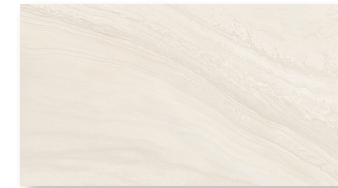

COLORS

Beige

Blue

Light Grey

White

Beige

Light Grey

White

*Field Tile Available in 12x24 & 24x48

Tweed Beige

Tweed Light Grey

Tweed White

*Tweed Available in 24x48

PACKING INFORMATION

Size	Finish	Thickness	SF per Box	SF per Pallet	Pieces per Box
2.5"x10"	Mixed	9 mm	5.0904	671.9328	N/A
12"x24"	Matte	9 mm	11.6250	558.0000	6
24"x48"	Matte	9 mm	17.43753	488.25098	2
2"x2" Mosaic	Matte	9 mm	15.5000	558.0000	5